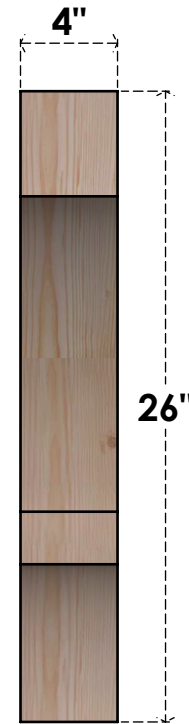

BRC04X26X26BOA00RDF

4"W X 26"D X 26"H BALBOA ROUGH SAWN BRACE, DOUGLAS FIR

SIDE

FRONT

EKENA MILLWORK
 2300 WEST MAIN ST.
 CLARKSVILLE, TX 75426
 TOLL FREE: 866-607-0453
 WWW.EKENAMILLWORK.COM

NOTES

1. INSTALLATION TO BE COMPLETED IN ACCORDANCE WITH MANUFACTURER'S SPECIFICATIONS.
2. DRAWING MAY NOT BE TO SCALE
3. THIS DRAWING IS INTENDED FOR DESIGN AND PLANNING PURPOSES ONLY.
4. ALL INFORMATION CONTAINED HEREIN WAS CURRENT AT THE TIME OF DEVELOPMENT BUT MUST BE REVIEWED AND APPROVED BY THE PRODUCT MANUFACTURER TO BE CONSIDERED ACCURATE.
5. PRODUCTS ARE NOT KILN DRIED. THIS ITEM IS UNIQUE AND WILL CONTAIN THE NATURAL VARIATIONS THAT THE WOOD SPECIES OFFERS. THIS MAY RESULT IN VARIATIONS UP TO 1/4"