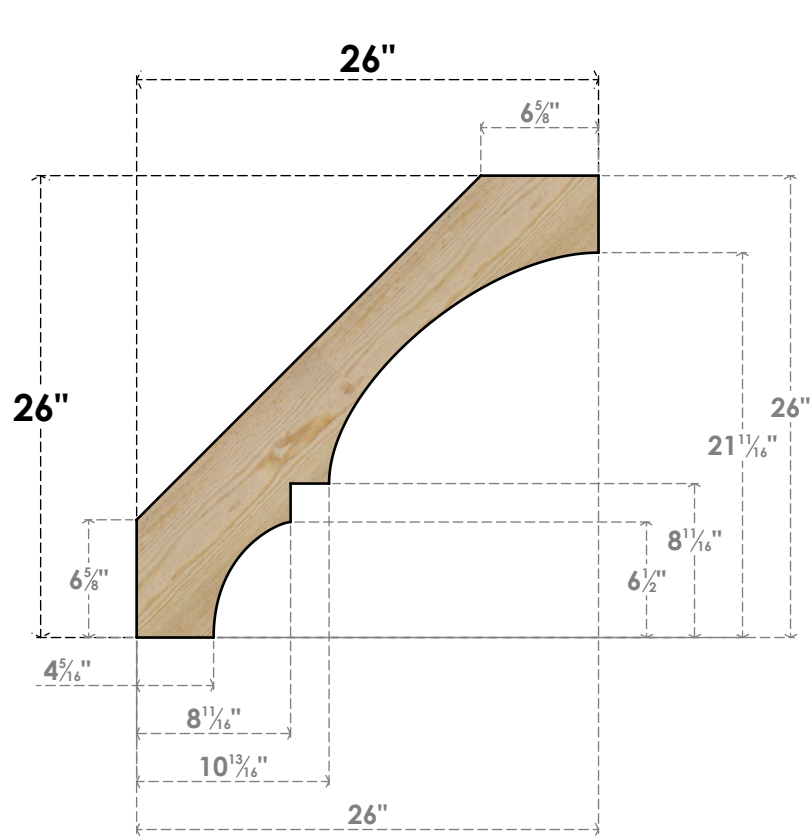

BRC04X26X26BOA00RDF

4"W X 26"D X 26"H BALBOA ROUGH SAWN BRACE, DOUGLAS FIR

SIDE

FRONT

EKENA MILLWORK
 2300 WEST MAIN ST.
 CLARKSVILLE, TX 75426
 TOLL FREE: 866-607-0453
 WWW.EKENAMILLWORK.COM

NOTES

1. INSTALLATION TO BE COMPLETED IN ACCORDANCE WITH MANUFACTURER'S SPECIFICATIONS.
2. DRAWING MAY NOT BE TO SCALE
3. THIS DRAWING IS INTENDED FOR DESIGN AND PLANNING PURPOSES ONLY.
4. ALL INFORMATION CONTAINED HEREIN WAS CURRENT AT THE TIME OF DEVELOPMENT BUT MUST BE REVIEWED AND APPROVED BY THE PRODUCT MANUFACTURER TO BE CONSIDERED ACCURATE.
5. PRODUCTS ARE NOT KILN DRIED. THIS ITEM IS UNIQUE AND WILL CONTAIN THE NATURAL VARIATIONS THAT THE WOOD SPECIES OFFERS. THIS MAY RESULT IN VARIATIONS UP TO 1/4"